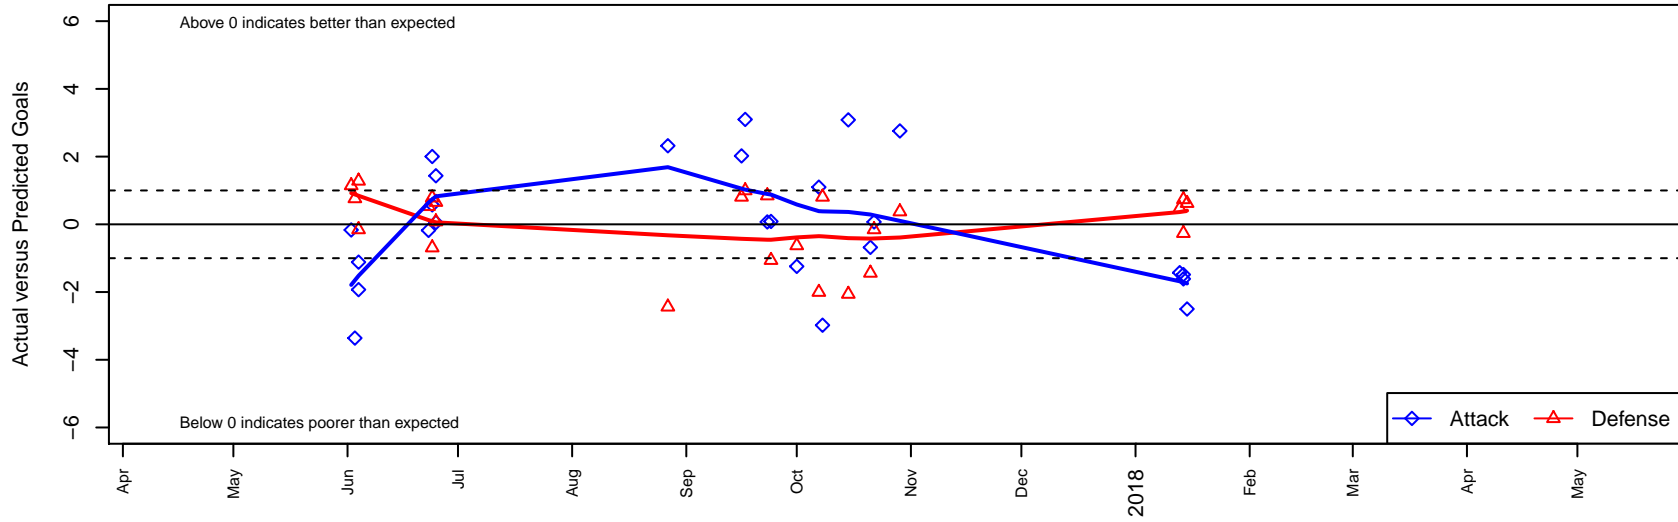

Washington East SC B99

Washington East SC
 Spokane, WA
 B99 total strength=1853
 attack=43.26 defense=34.15
 fall league = PSPL WNPL U19

alt names used:
 Washington East SC B99
 WASHINGTON EAST SC WE B99
 WASHINGTON EAST SC B99
 Washington East B99

Venues played:
 2017 Showcase of Champions U18/19 BOYS
 2017 Clash At the Border Super Gold/Silver
 2017 PSPL WNPL U19
 2017 Portland Winter Showcase U19

Washington East SC B99
 Dots are actual minus expected GF (blue circles) and GA (red triangles).
 Blue line is smoothed change in attack strength. Red is smoothed change in defense strength.

**attack and defense variance (black dot)
relative to other teams
and top 10 in region**

**attack and defense rating
relative to others at age
and all opponents in last 13 months**

Performance relative to 13 month average