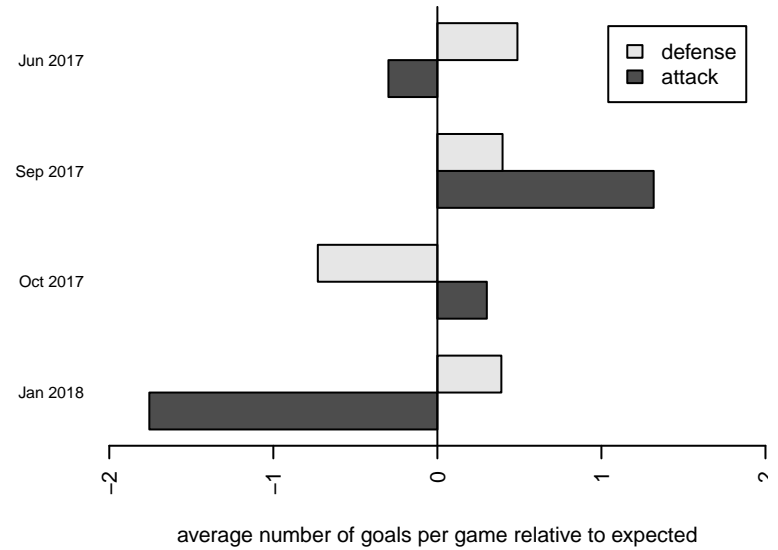

Performance relative to 13 month average