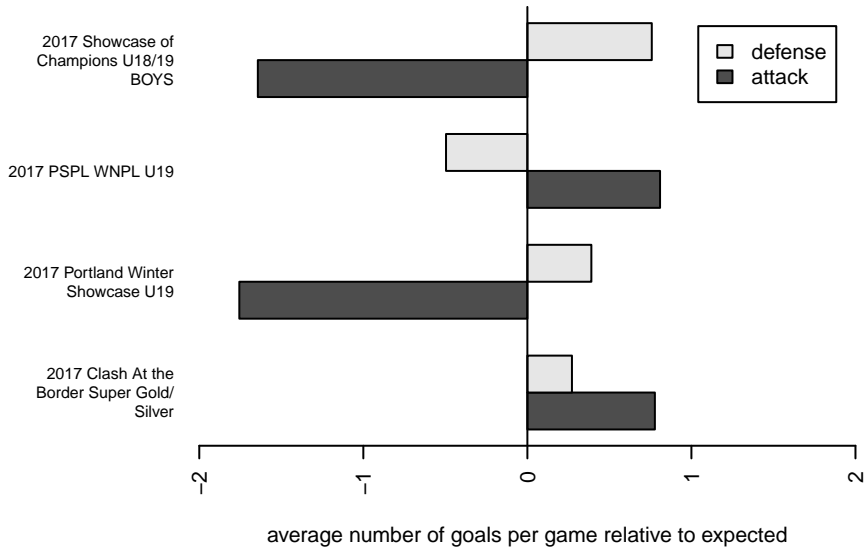

Washington East SC B99

Washington East SC
 Spokane, WA
 B99 total strength=1853
 attack=43.26 defense=34.15
 fall league = PSPL WNPL U19

alt names used:
 Washington East SC B99
 WASHINGTON EAST SC WE B99
 WASHINGTON EAST SC B99
 Washington East B99

Venues played:
 2017 Showcase of Champions U18/19 BOYS
 2017 Clash At the Border Super Gold/Silver
 2017 PSPL WNPL U19
 2017 Portland Winter Showcase U19

Washington East SC B99
 Dots are actual minus expected GF (blue circles) and GA (red triangles).
 Blue line is smoothed change in attack strength. Red is smoothed change in defense strength.

**attack and defense variance (black dot)
relative to other teams
and top 10 in region**

**attack and defense rating
relative to others at age
and all opponents in last 13 months**

Performance relative to 13 month average