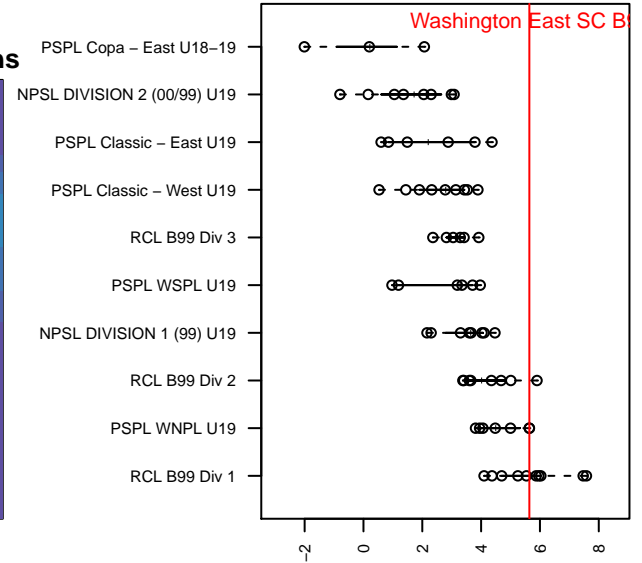

Washington East SC B99

Washington East SC
 Spokane, WA
 B99 total strength=1853
 attack=43.26 defense=34.15
 fall league = PSPL WNPL U19

alt names used:
 Washington East SC B99
 WASHINGTON EAST SC WE B99
 WASHINGTON EAST SC B99
 Washington East B99

Venues played:
 2017 Showcase of Champions U18/19 BOYS
 2017 Clash At the Border Super Gold/Silver
 2017 PSPL WNPL U19
 2017 Portland Winter Showcase U19

Washington East SC B99
 Dots are actual minus expected GF (blue circles) and GA (red triangles).
 Blue line is smoothed change in attack strength. Red is smoothed change in defense strength.

**attack and defense variance (black dot)
relative to other teams
and top 10 in region**

**attack and defense rating
relative to others at age
and all opponents in last 13 months**

Performance relative to 13 month average