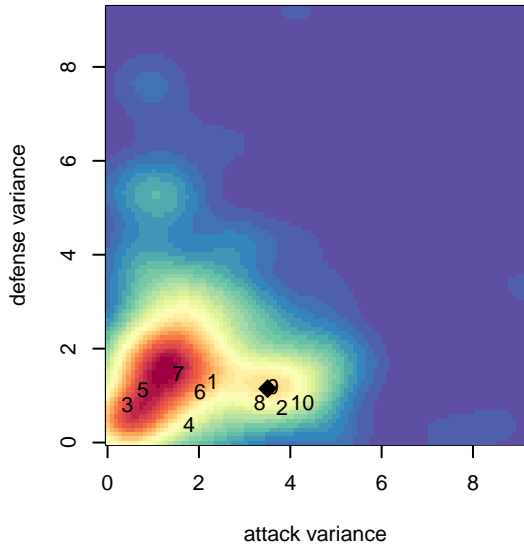

Washington East SC B99

Washington East SC
 Spokane, WA
 B99 total strength=1853
 attack=43.26 defense=34.15
 fall league = PSPL WNPL U19

alt names used:
 Washington East SC B99
 WASHINGTON EAST SC WE B99
 WASHINGTON EAST SC B99
 Washington East B99

Venues played:
 2017 Showcase of Champions U18/19 BOYS
 2017 Clash At the Border Super Gold/Silver
 2017 PSPL WNPL U19
 2017 Portland Winter Showcase U19

Washington East SC B99
 Dots are actual minus expected GF (blue circles) and GA (red triangles).
 Blue line is smoothed change in attack strength. Red is smoothed change in defense strength.

**attack and defense variance (black dot)
relative to other teams
and top 10 in region**

**attack and defense rating
relative to others at age
and all opponents in last 13 months**

Performance relative to 13 month average