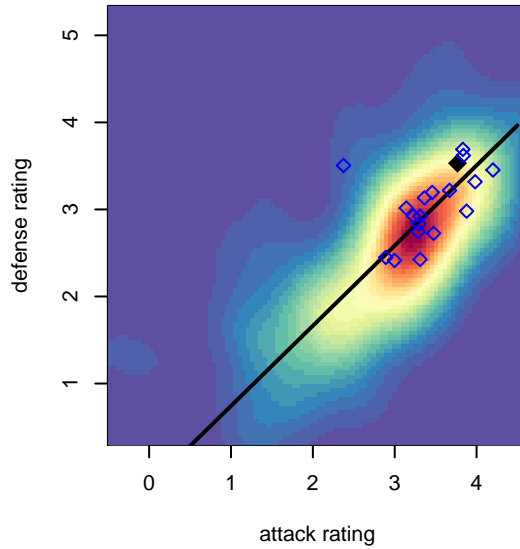

Washington East SC B99

Washington East SC
 Spokane, WA
 B99 total strength=1853
 attack=43.26 defense=34.15
 fall league = PSPL WNPL U19

alt names used:
 Washington East SC B99
 WASHINGTON EAST SC WE B99
 WASHINGTON EAST SC B99
 Washington East B99

Venues played:
 2017 Showcase of Champions U18/19 BOYS
 2017 Clash At the Border Super Gold/Silver
 2017 PSPL WNPL U19
 2017 Portland Winter Showcase U19

Washington East SC B99
 Dots are actual minus expected GF (blue circles) and GA (red triangles).
 Blue line is smoothed change in attack strength. Red is smoothed change in defense strength.

**attack and defense variance (black dot)
relative to other teams
and top 10 in region**

**attack and defense rating
relative to others at age
and all opponents in last 13 months**

Performance relative to 13 month average